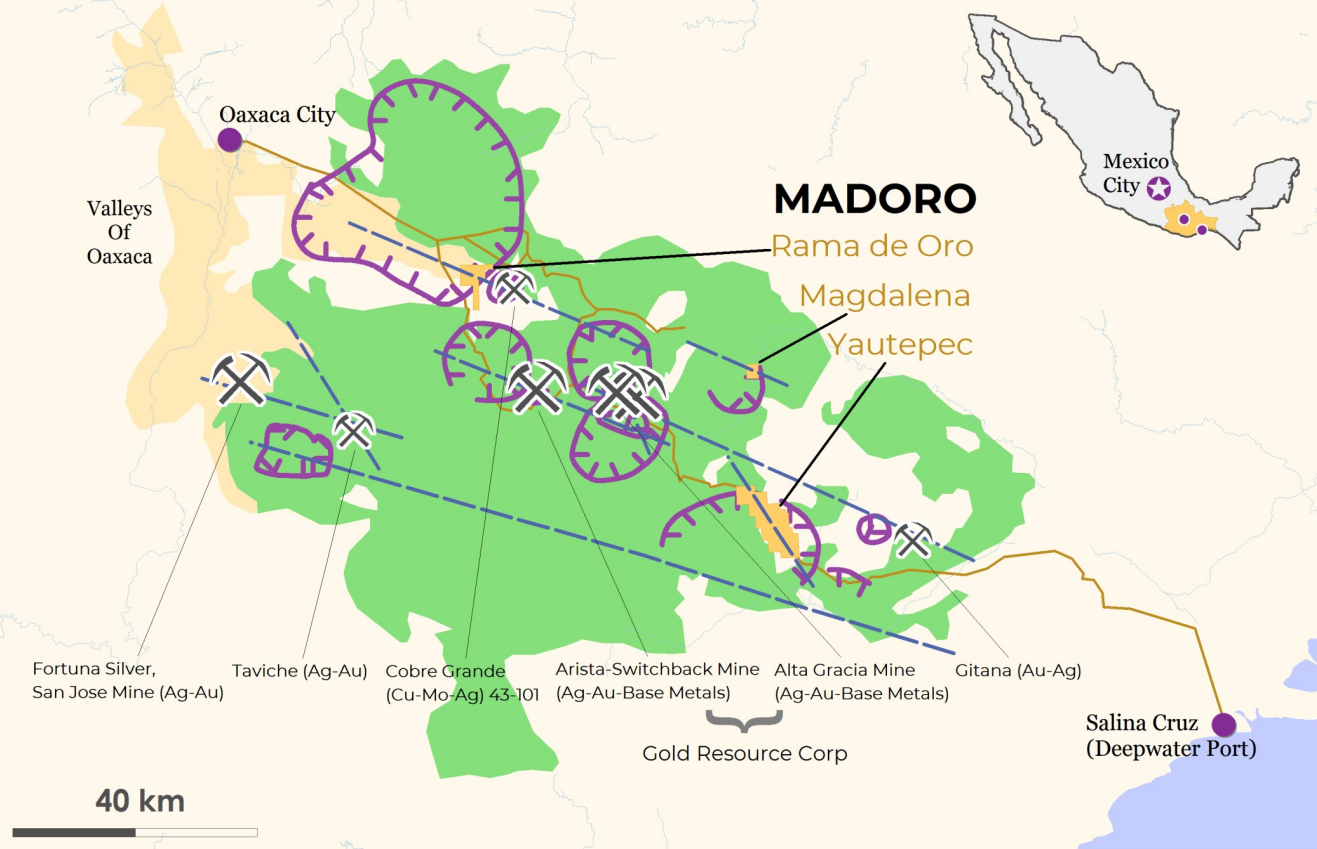

- MM Projects
- Producing Mines
- Resources and Mineralized Zones

- Major Structural Trends
- Tertiary Volcanics
- Calderas
- Roads

# MADORO

Rama de Oro  
Magdalena  
Yautepec

Fortuna Silver, San Jose Mine (Ag-Au)    Taviche (Ag-Au)    Cobre Grande (Cu-Mo-Ag) 43-101    Arista-Switchback Mine (Ag-Au-Base Metals)    Alta Gracia Mine (Ag-Au-Base Metals)    Gitana (Au-Ag)

Gold Resource Corp

Salina Cruz (Deepwater Port)

40 km